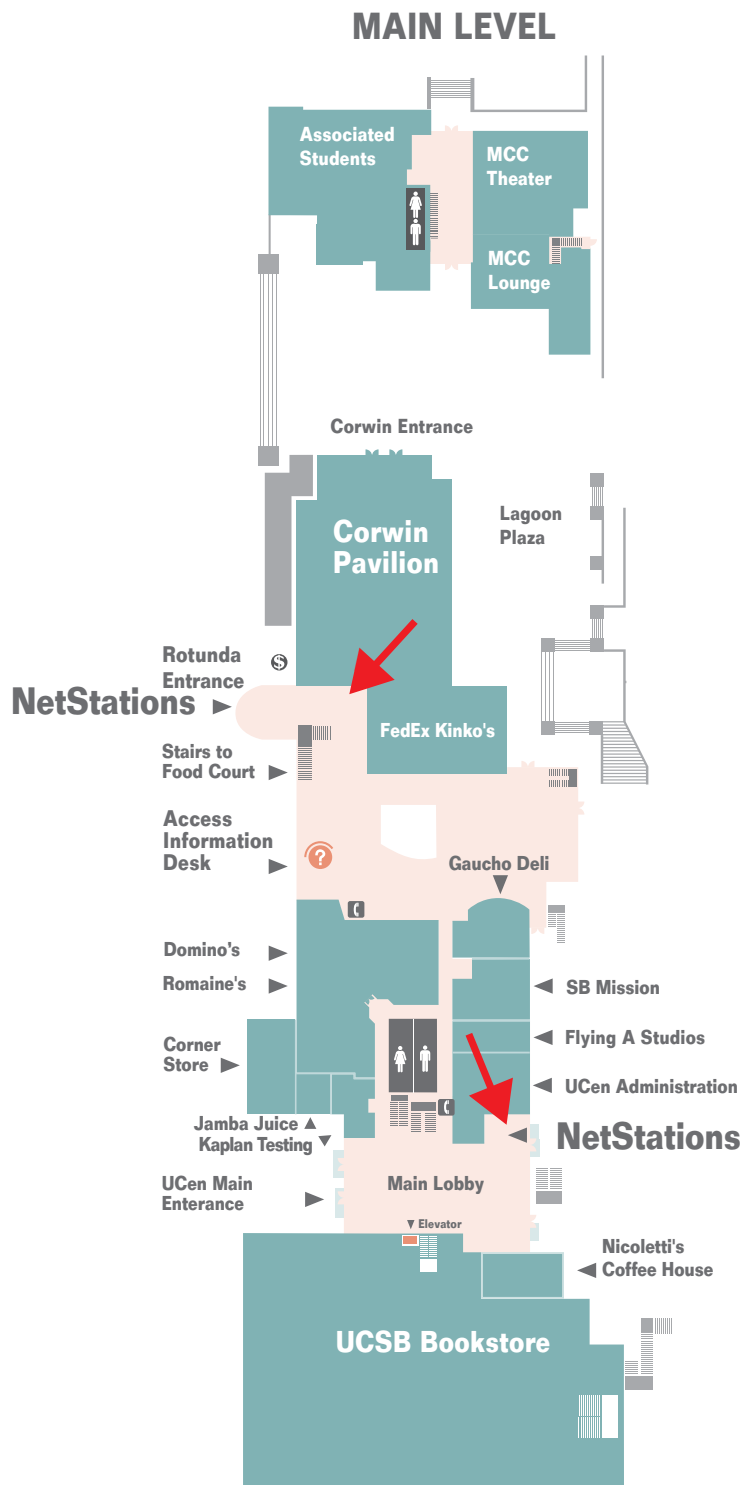

University Center

NETSTATIONS

NetStations may be found at the following locations:

2 at Kiosk inside Rotunda Entrance

8 in the UCen Lobby across from Nicoletti's

14 in the third floor computer lounge