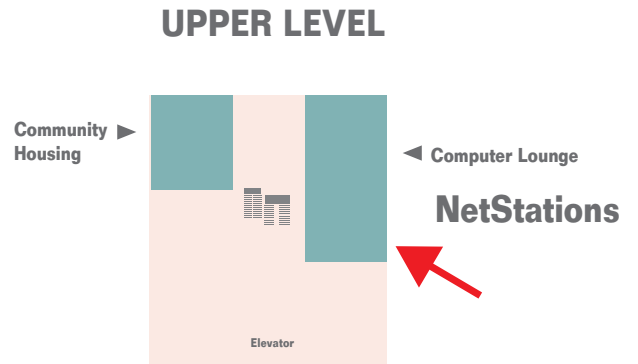

University Center

NETSTATIONS

NetStations may be found at the following locations:

2 at Kiosk inside Rotunda Entrance

8 in the UCen Lobby across from Nicoletti's

14 in the third floor computer lounge